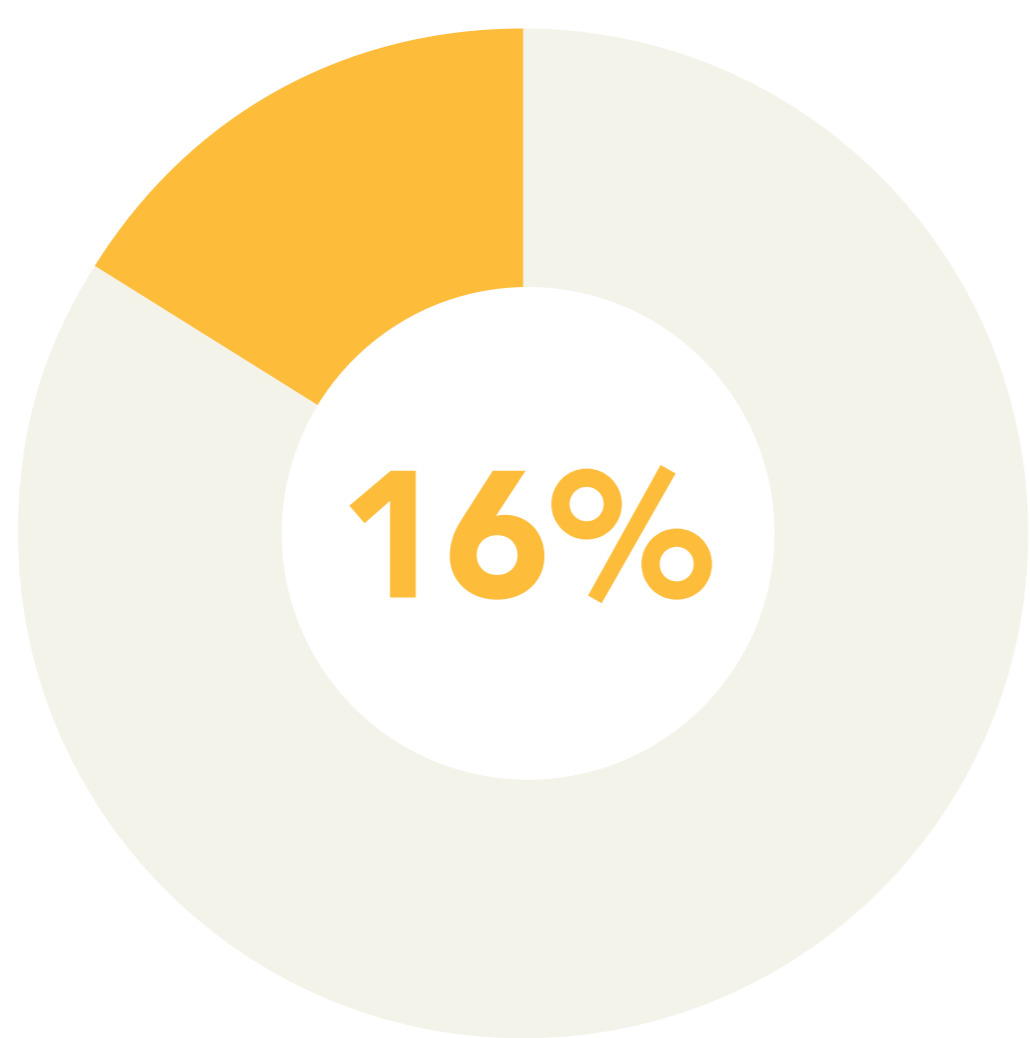

# How much do we really invest?

On average, Australians **think we invest 16%** of the budget on Australian aid.

On average, Australians **think we should invest 12%** of the budget on Australian aid.

In reality, **we only invest around 1%** of the budget on Australian aid.