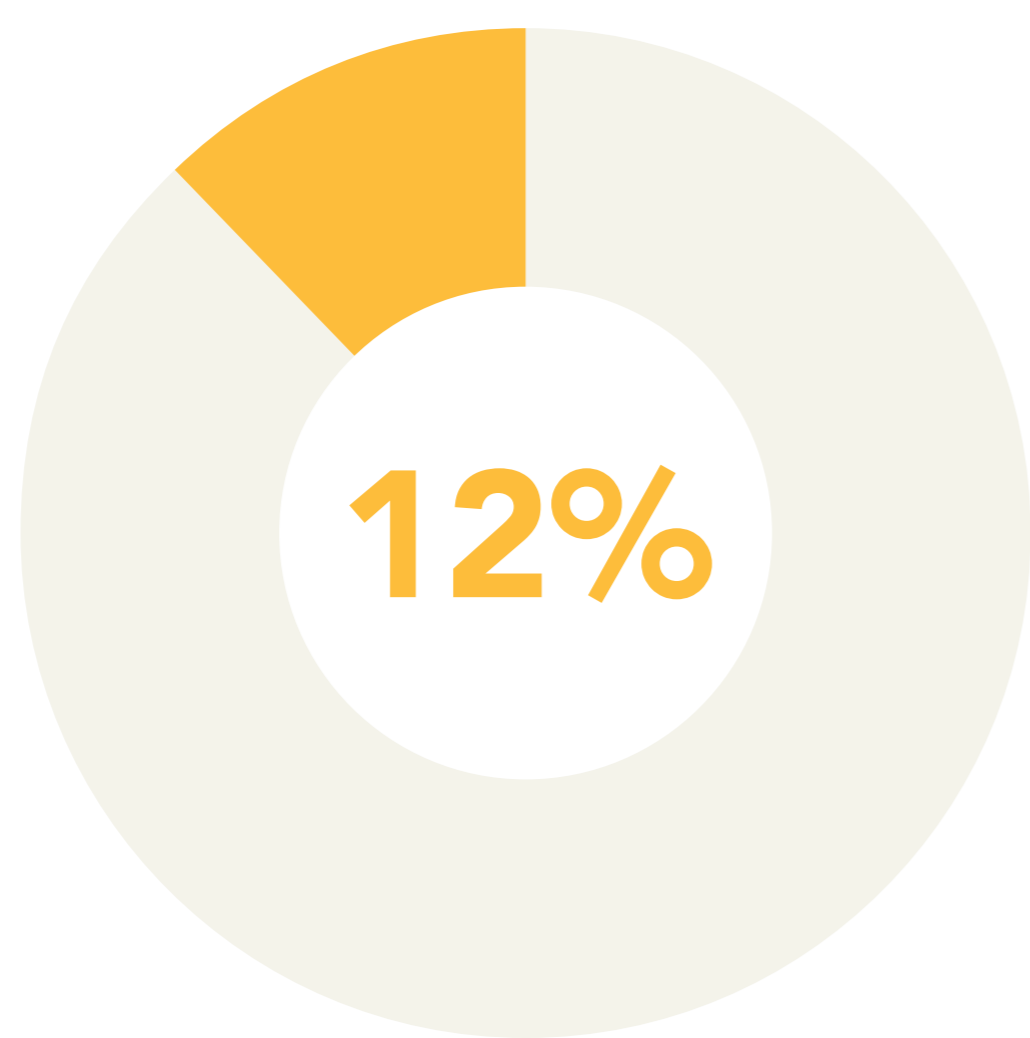

# How much do we really invest?

On average, Australians **think we invest 16%** of the budget on Australian aid.

On average, Australians **think we should invest 12%** of the budget on Australian aid.

In reality, **we only invest around 1%** of the budget on Australian aid.